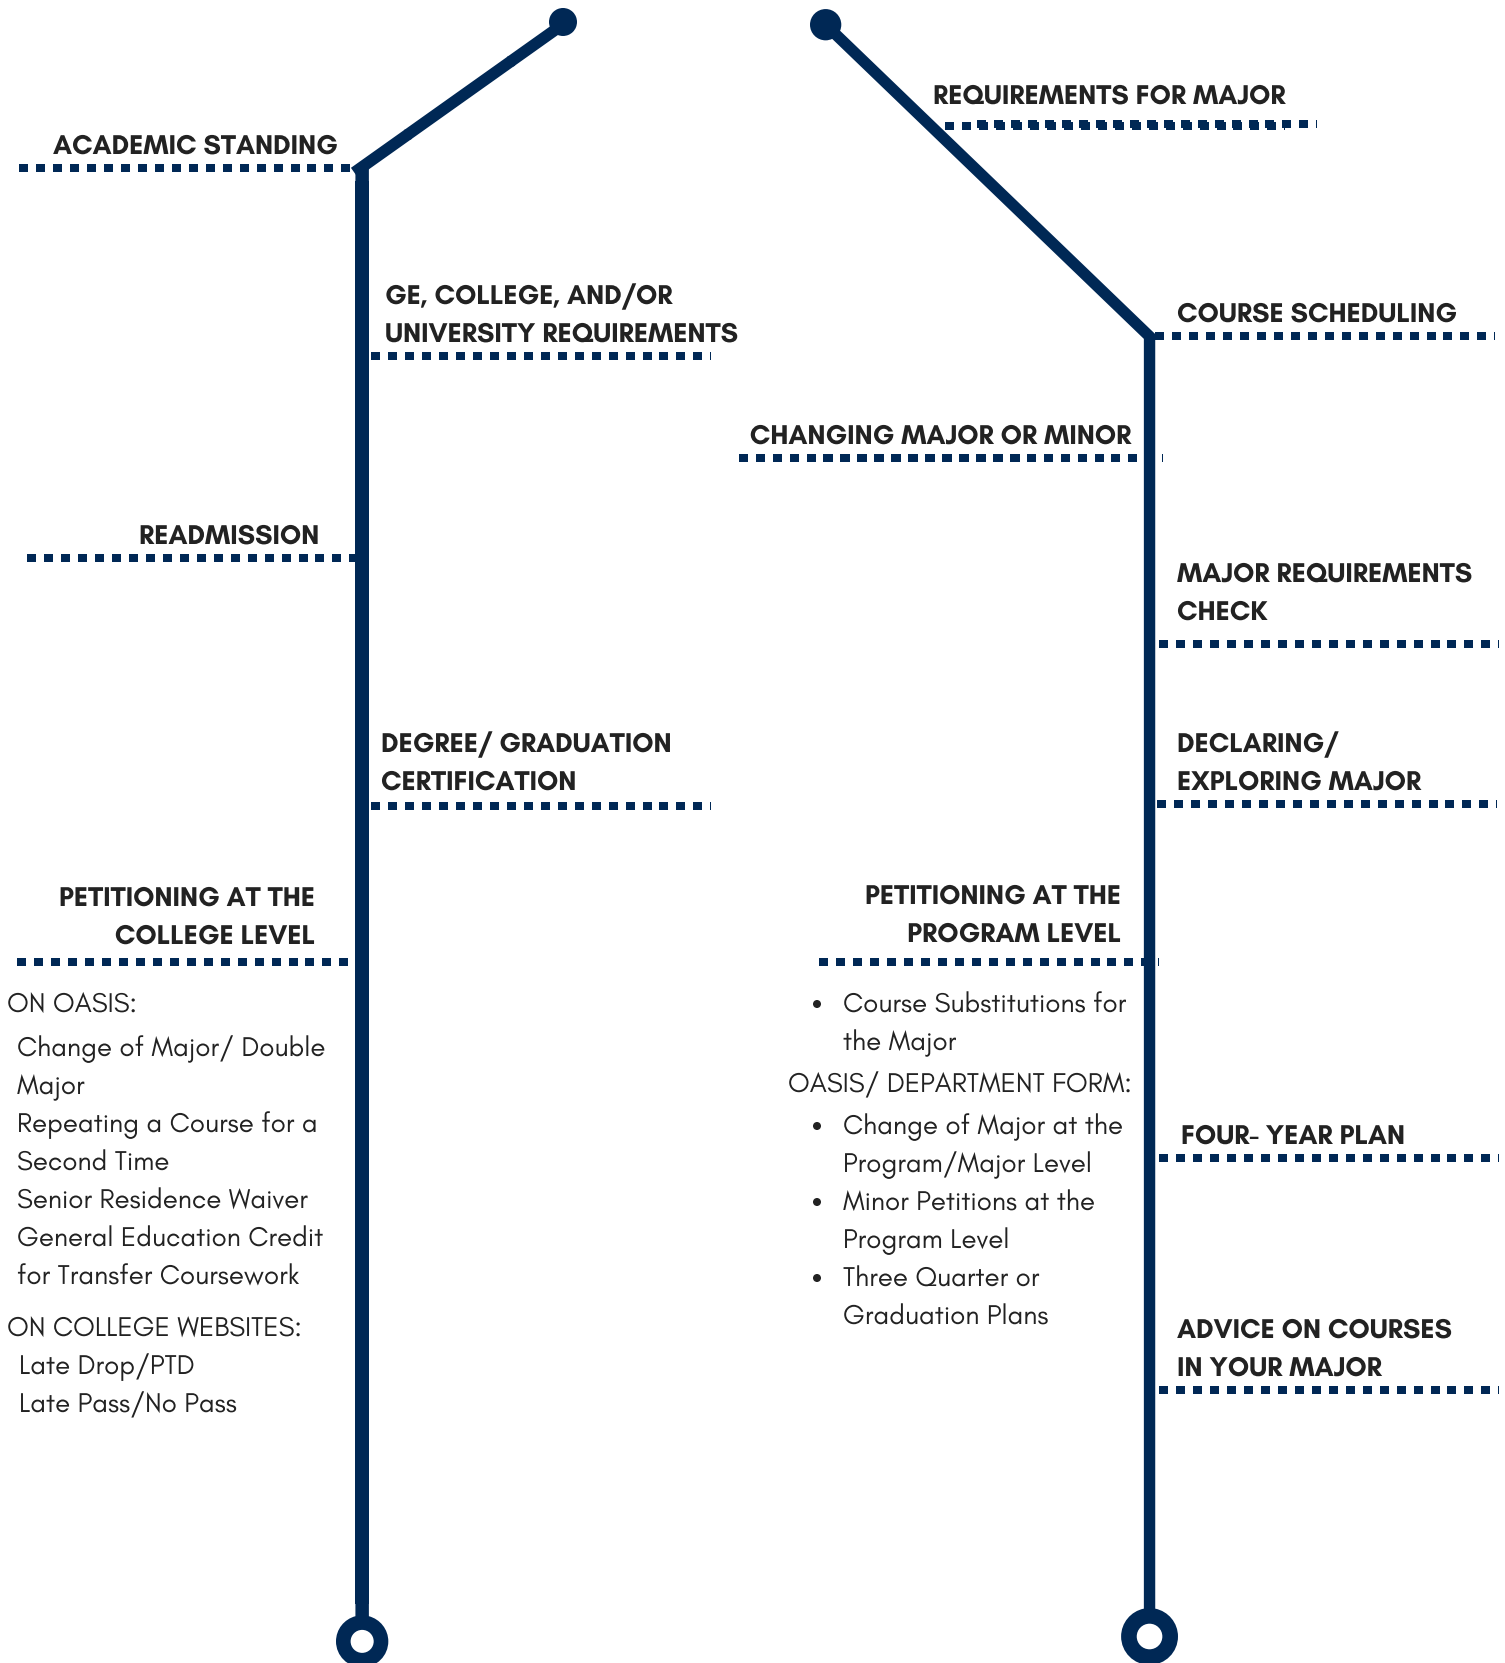

# WHERE DO I GO FOR ADVISING?

WHAT WOULD YOU LIKE TO DISCUSS?

Visit the Office of the Dean!  
(200 SSH)

Visit your Department Advisor!